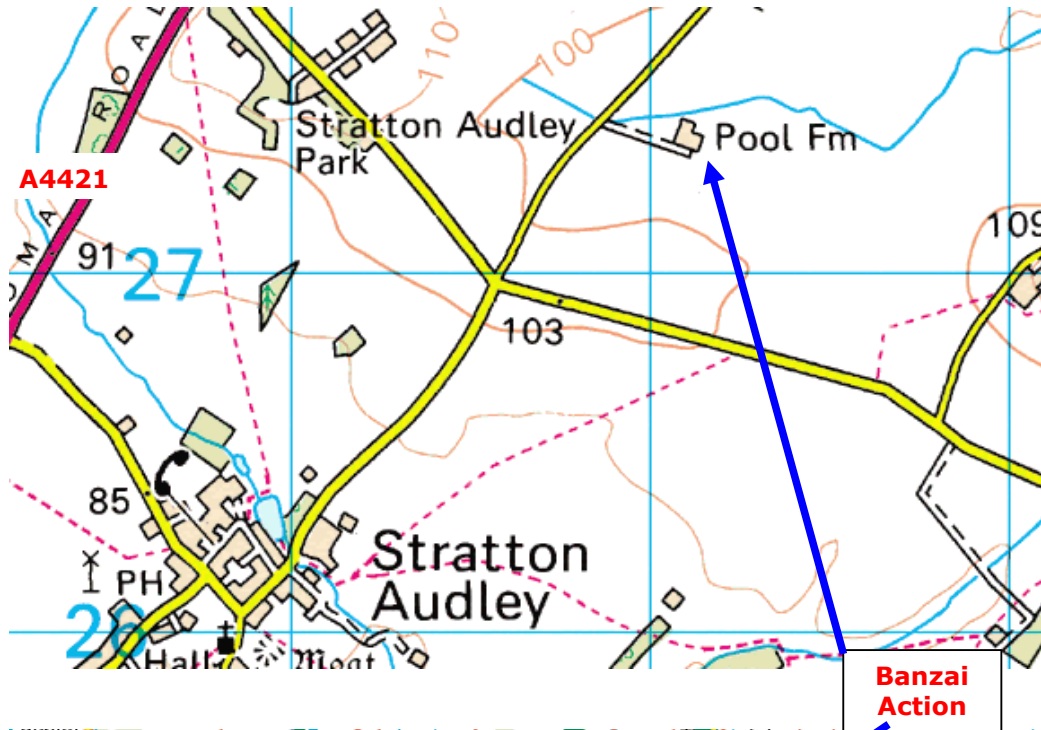

## **Directions to Banzai Action Sports and The London Rally School**

**Stratton Court Barn  
Pool Farm  
Stratton Audley  
Bicester  
Oxford  
OX27 9AJ  
☎ 01869 278199**

**From Junction 9 M40** – Proceed through Bicester on A4421 towards Buckingham. Ignore the first two turnings to Stratton Audley and take the next turning right, signposted Godington and Poundon. At the first crossroads (approx ¾ mile) turn left. Pool Farm is the first turning on the right (330 yards).

**From Junction 10 M40** – Turn left as you come off J10. Go to next roundabout and turn right towards Bicester. Proceed about ½ mile and turn left at turning for Stoke Lyne. Go until you come to 'T' junction (about 3 miles). At that junction turn left (A4421). Go about a mile until you come to next turning right, signposted Godington and Poundon. At the first crossroads (approx ¾ mile) turn left. Pool Farm is the first turning on the right (330 yards).