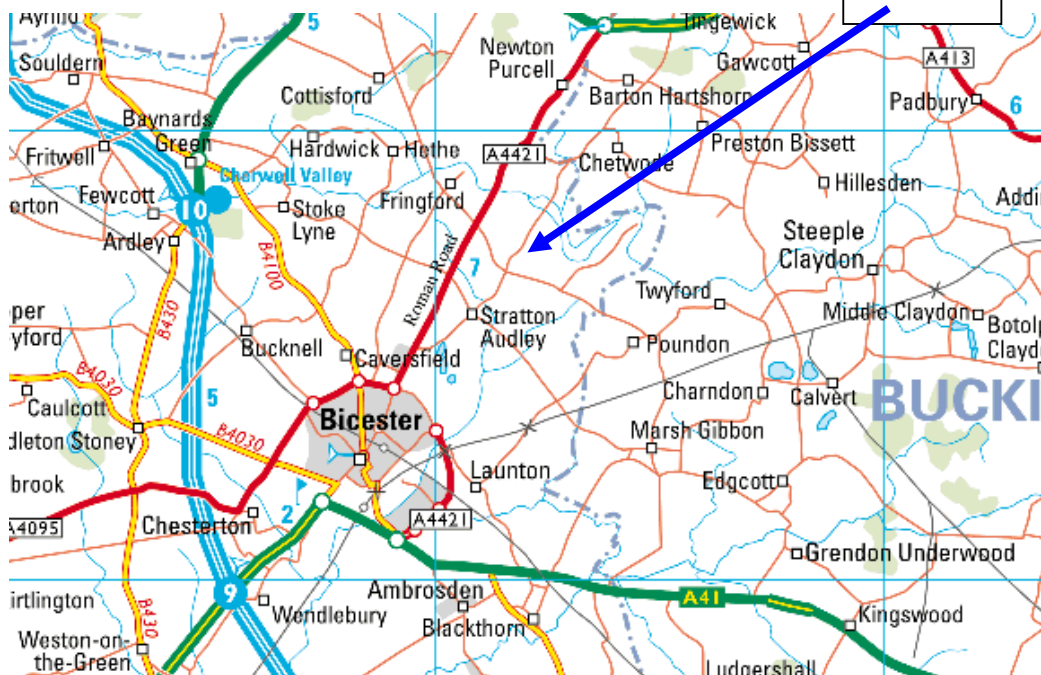

## **Directions to Banzai Action Sports and The London Rally School**

**Stratton Court Barn  
Pool Farm  
Stratton Audley  
Bicester  
Oxford  
OX27 9AJ  
☎ 01869 278199**

**From Junction 9 M40** – Proceed through Bicester on A4421 towards Buckingham. Ignore the first two turnings to Stratton Audley and take the next turning right, signposted Godington and Poundon. At the first crossroads (approx ¾ mile) turn left. Pool Farm is the first turning on the right (330 yards).

**From Junction 10 M40** – Turn left as you come off J10. Go to next roundabout and turn right towards Bicester. Proceed about ½ mile and turn left at turning for Stoke Lyne. Go until you come to 'T' junction (about 3 miles). At that junction turn left (A4421). Go about a mile until you come to next turning right, signposted Godington and Poundon. At the first crossroads (approx ¾ mile) turn left. Pool Farm is the first turning on the right (330 yards).